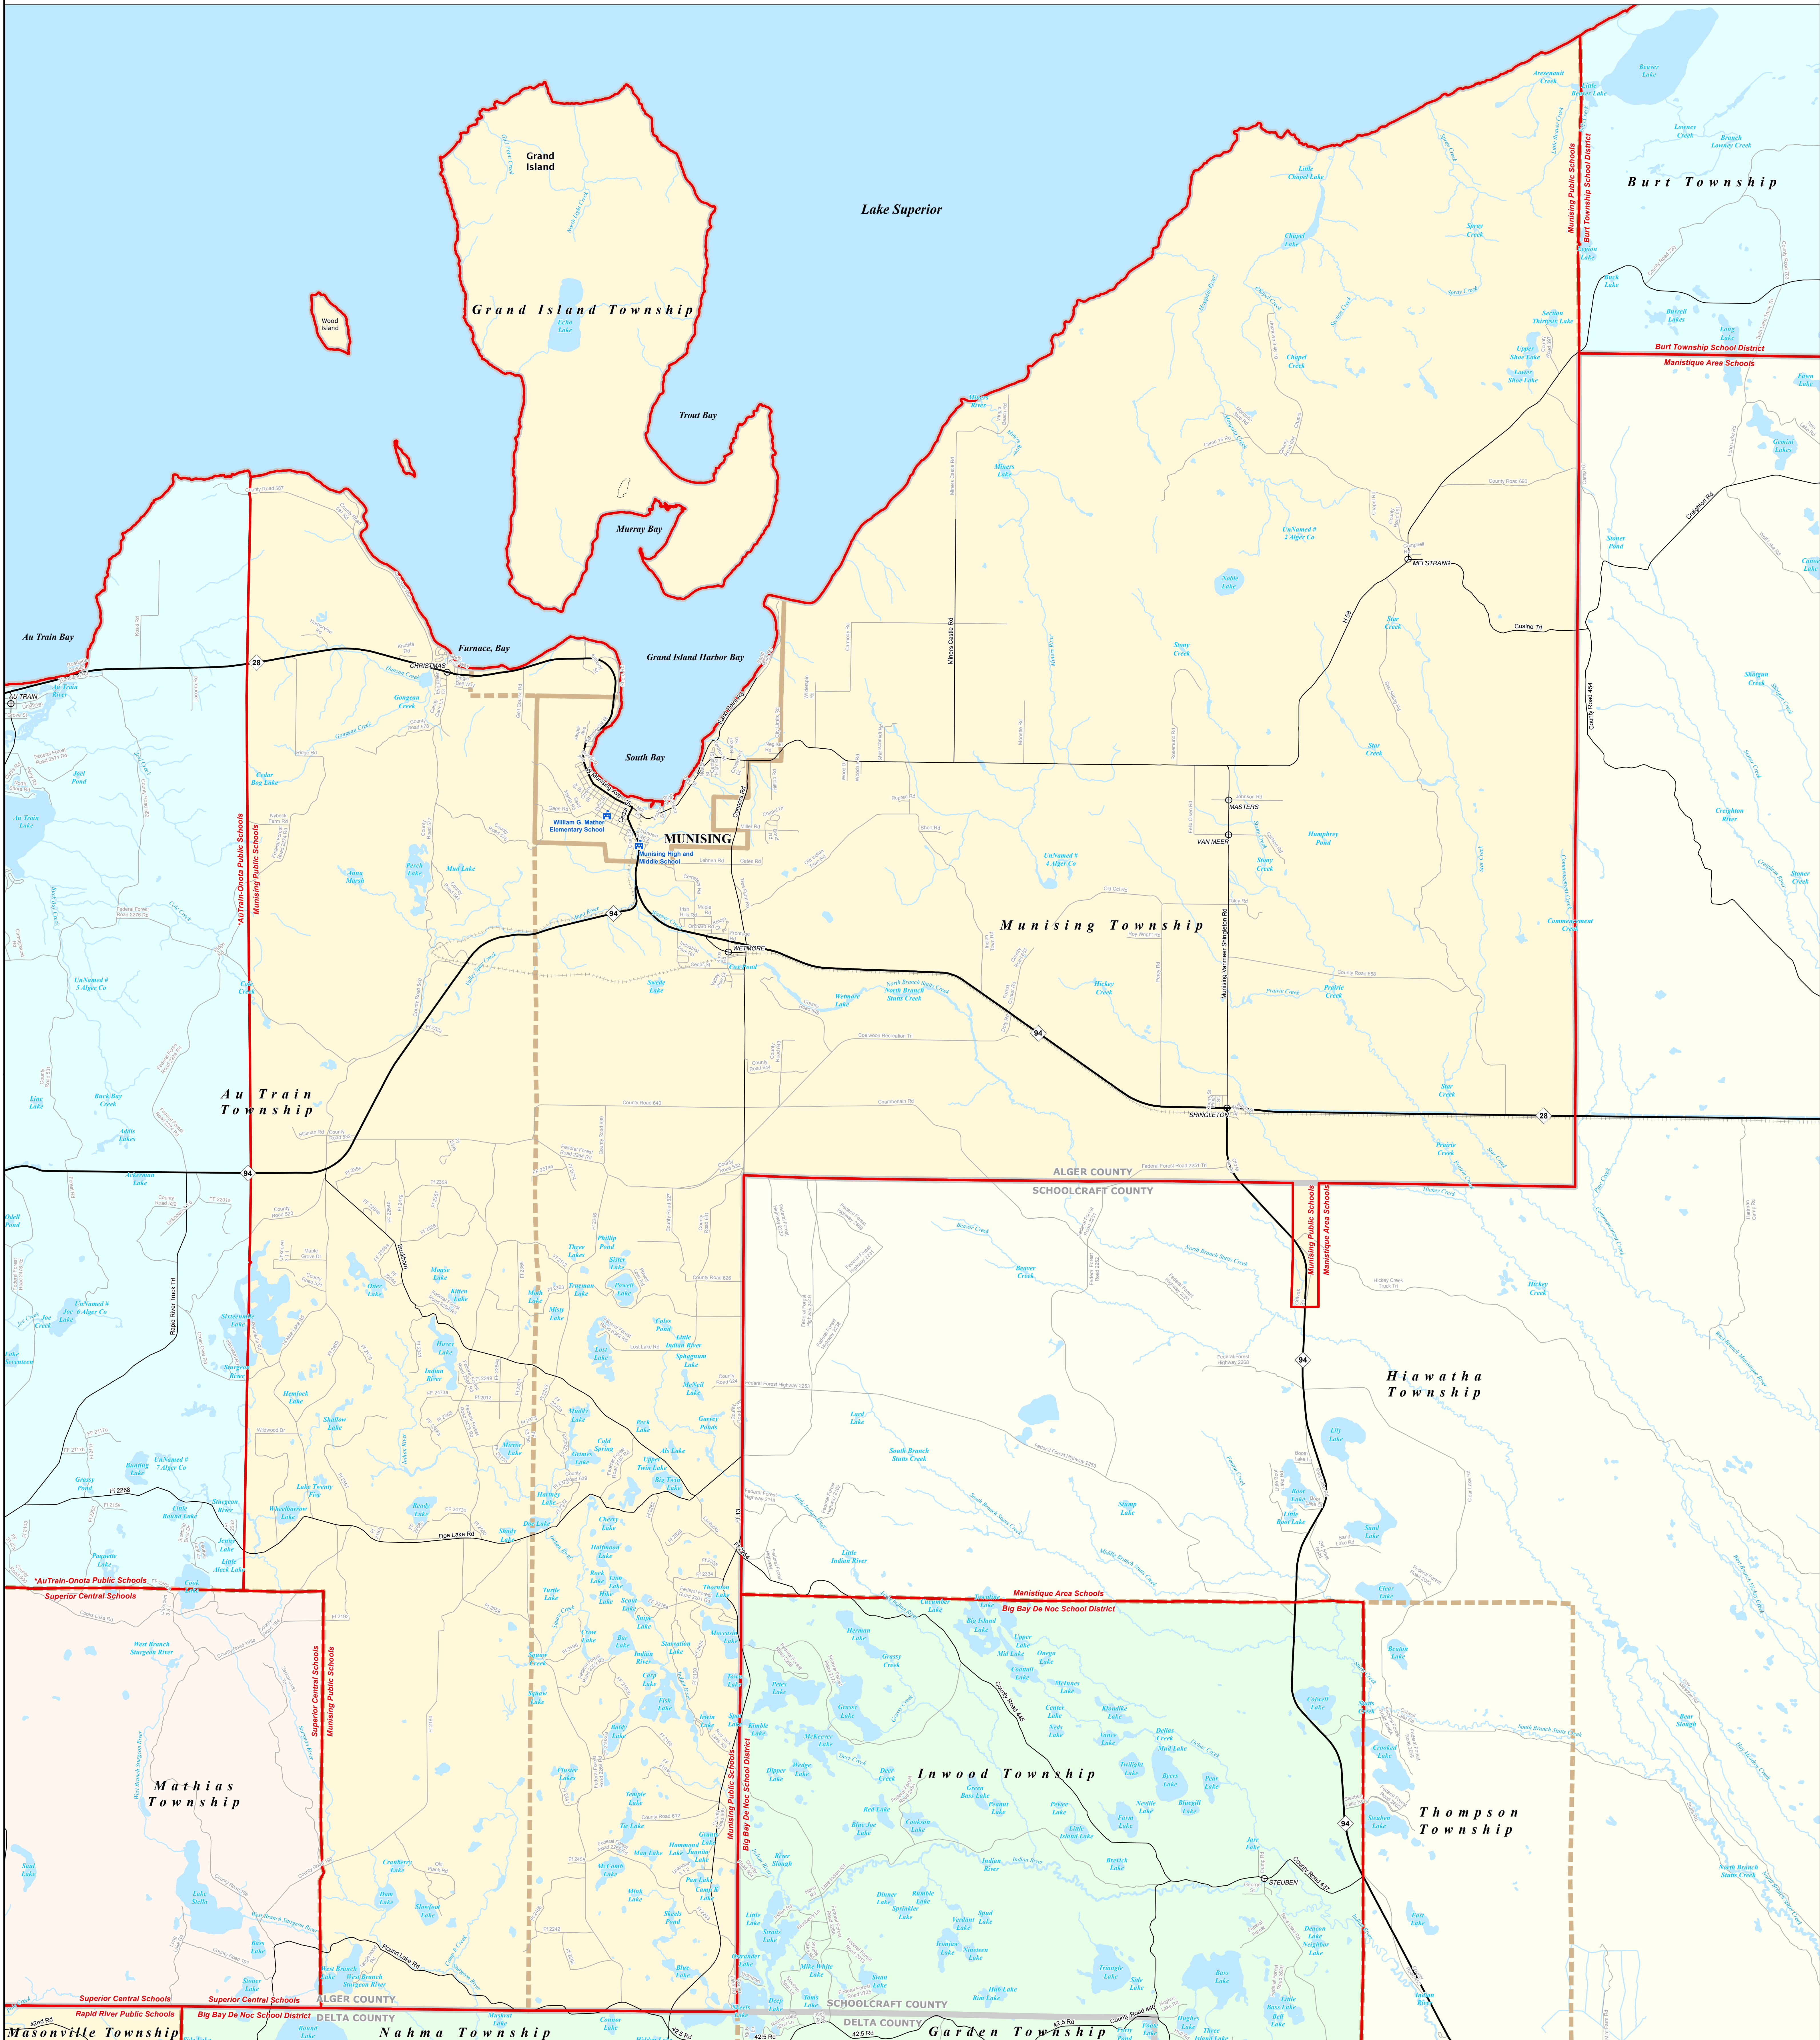

MUNISING PUBLIC SCHOOLS

Marquette-Alger RESA

0 0.25 0.5 Miles

*Note: Non K-12 School Districts identified with Asterisk (*) in Name

11/14/13

Legend	
School District	Unincorporated Place
County	Railroad
City	Water Feature
Township	River, Stream, or Drain
Village	Freeway
Census Designated Place	Highway
	Primary Road
	Local Road

Source: Michigan Geographic Framework, v13a